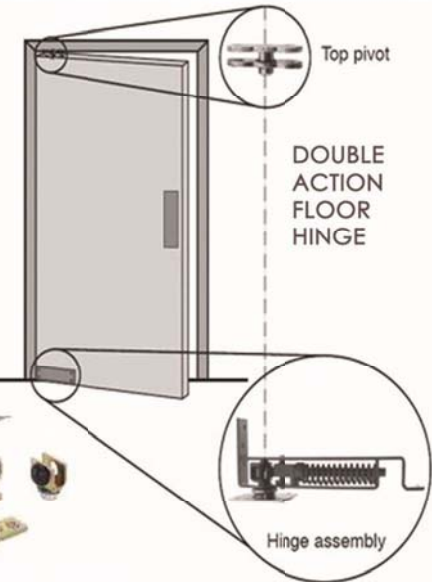

# DOOR HARDWARE

PUSH PLATE  
KICK PLATE

HANDLE  
DOOR KNOBS

PEEP HOLE  
DOOR CLOSER

FLOOR HINGE  
SLIDING DOOR MECHANISM

PUSH PLATE WITH HANDLE

PUSH PLATE

HEAVY DUTY DOOR CLOSER

SLIDING DOOR

Top pivot

DOUBLE ACTION FLOOR HINGE

Hinge assembly

6531

885

ss bb hinges

ALD-101

SLIDING DOOR MECHANISM 2 METER SET

Side plate

KICK PLATE LARGE

KICK PLATE